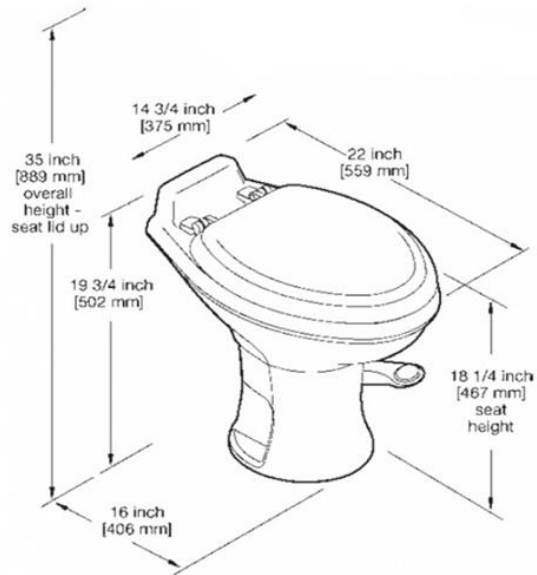

DOMETIC MODEL 320